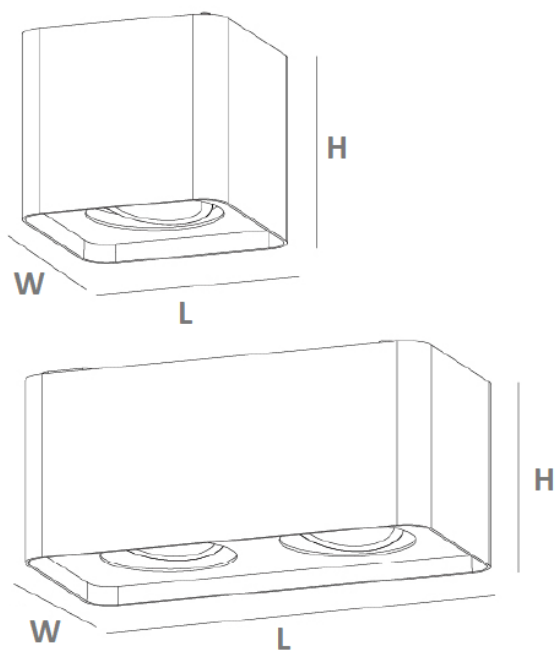

ELMARK[®]

The Brand of Electricity

DOWNLIGHTS DL-044

SQUARE

GENERAL INFORMATION »

- ∴ Operating voltage: 230V
- ∴ Lamp holder: GU10
- ∴ Body: Aluminium
- ∴ Colour body: black; black & white; gold & white; gold & black
- ∴ Protection against dust and moisture: IP20
- ∴ Ideal for versatile and attractive architectural solutions
- ∴ Innovative and modern design

PRODUCT DETAILS »

Catalogue number	Description	Colour
92DL044S1/BL	Single downlight	black
92DL044S1/BLWH	Single downlight	black & white
92DL044S1/GDWH	Single downlight	gold & white
92DL044S1/GDBL	Single downlight	gold & black
92DL044S2/BL	Double downlight	black
92DL044S2/BLWH	Double downlight	black & white
92DL044S2/GDWH	Double downlight	gold & white
92DL044S2/GDBL	Double downlight	gold & black

DIMENSIONS »

ADDITIONAL INFORMATION »

Model	Length (mm)	Width (mm)	Height (mm)
Single downlight	110	110	110
Double downlight	210	110	110

Model	Barcode	Packing/Box (pcs)
92DL044S1/BL	3800131232168	1/30
92DL044S1/BLWH	3800131232175	1/30
92DL044S1/GDWH	3800131232182	1/30
92DL044S1/GDBL	3800131232199	1/30
92DL044S2/BL	3800131232205	1/10
92DL044S2/BLWH	3800131232212	1/10
92DL044S2/GDWH	3800131232229	1/10
92DL044S2/GDBL	3800131232236	1/10